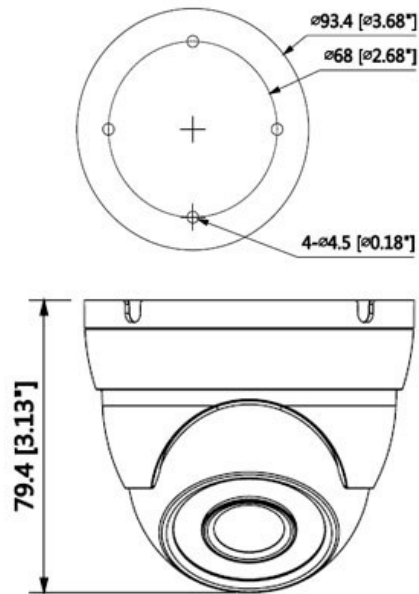

# CP- UNC-DD21L3-D

2 MP Full HD IR Dome Camera - 30Mtr.

## Main Features

- 1/2.8" 2Megapixel PS CMOS Image Sensor
- Max 50/60fps@1080P
- H.265 and H.264 triple-stream encoding
- WDR(120dB), Day/Night (ICR), 3DNR, AWB, AGC, BLC
- Smart Detection supported
- 3.6mm fixed lens (6mm optional)
- IR Range of 30 Mtrs, IP67, PoE
- Mobile Software: iCMOB, gCMOB
- CMS Software: KVMS Pro, vOptimus Pro

## Specification

1/2.8" 2Megapixel progressive scan CMOS  
 0.009Lux/F2.0 (Color), 0Lux/F2.0 (IR on)  
 Auto/Manual, 1/3(4)~1/100000s  
 Auto/Natural/Street Lamp/Outdoor/Manual  
 Auto/Manual  
 3.6mm(6mm optional)  
 BLC / HLC / WDR(120dB)  
 H.265+/H.265/H.264+/H.264  
 More than 50dB  
 Main Stream: 1080P(1~50/60fps), Sub Stream: D1(1~50/60fps), Third Stream: 1080P(1~25/30fps)  
 1080P(1920× 1080)/ 720P(1280× 720) / D1(704× 576/704× 480)/ CIF(352× 288/352× 240)  
 Off / On (4 Zone, Rectangle)  
 Up to 4 areas  
 Auto (ICR)/Color/B/W  
 Off / On (4 Zone)  
 H.264: 24~9472Kbps, H.265: 14~5632Kbps  
 HTTP; HTTPS; TCP; ARP; RTSP; RTP; UDP; SMTP; FTP; DHCP; DNS; DDNS; PPPOE; IPv4/v6; QoS; UPnP; NTP; Bonjour; 802.1x; Multicast; ICMP; IGMP; SNMP, ONVIF, PSIA, CGI  
 Tripwire, Intrusion, Object Abandoned/Missing, Face detect  
 RJ-45 (10/100Base-T)  
 20 Users  
 IR Range of 30 Mtr.  
 iPhone, iPad, Android  
 Max 128GB  
 -30° C ~ +60° C (-22° F ~ +140° F) / Less than 95% RH  
 DC12V, PoE (802.3af)  
 <6W  
 IP67  
 Ø93.4mm × 79.4mm (3.68"×3.13")  
 0.3Kg (0.66lb)